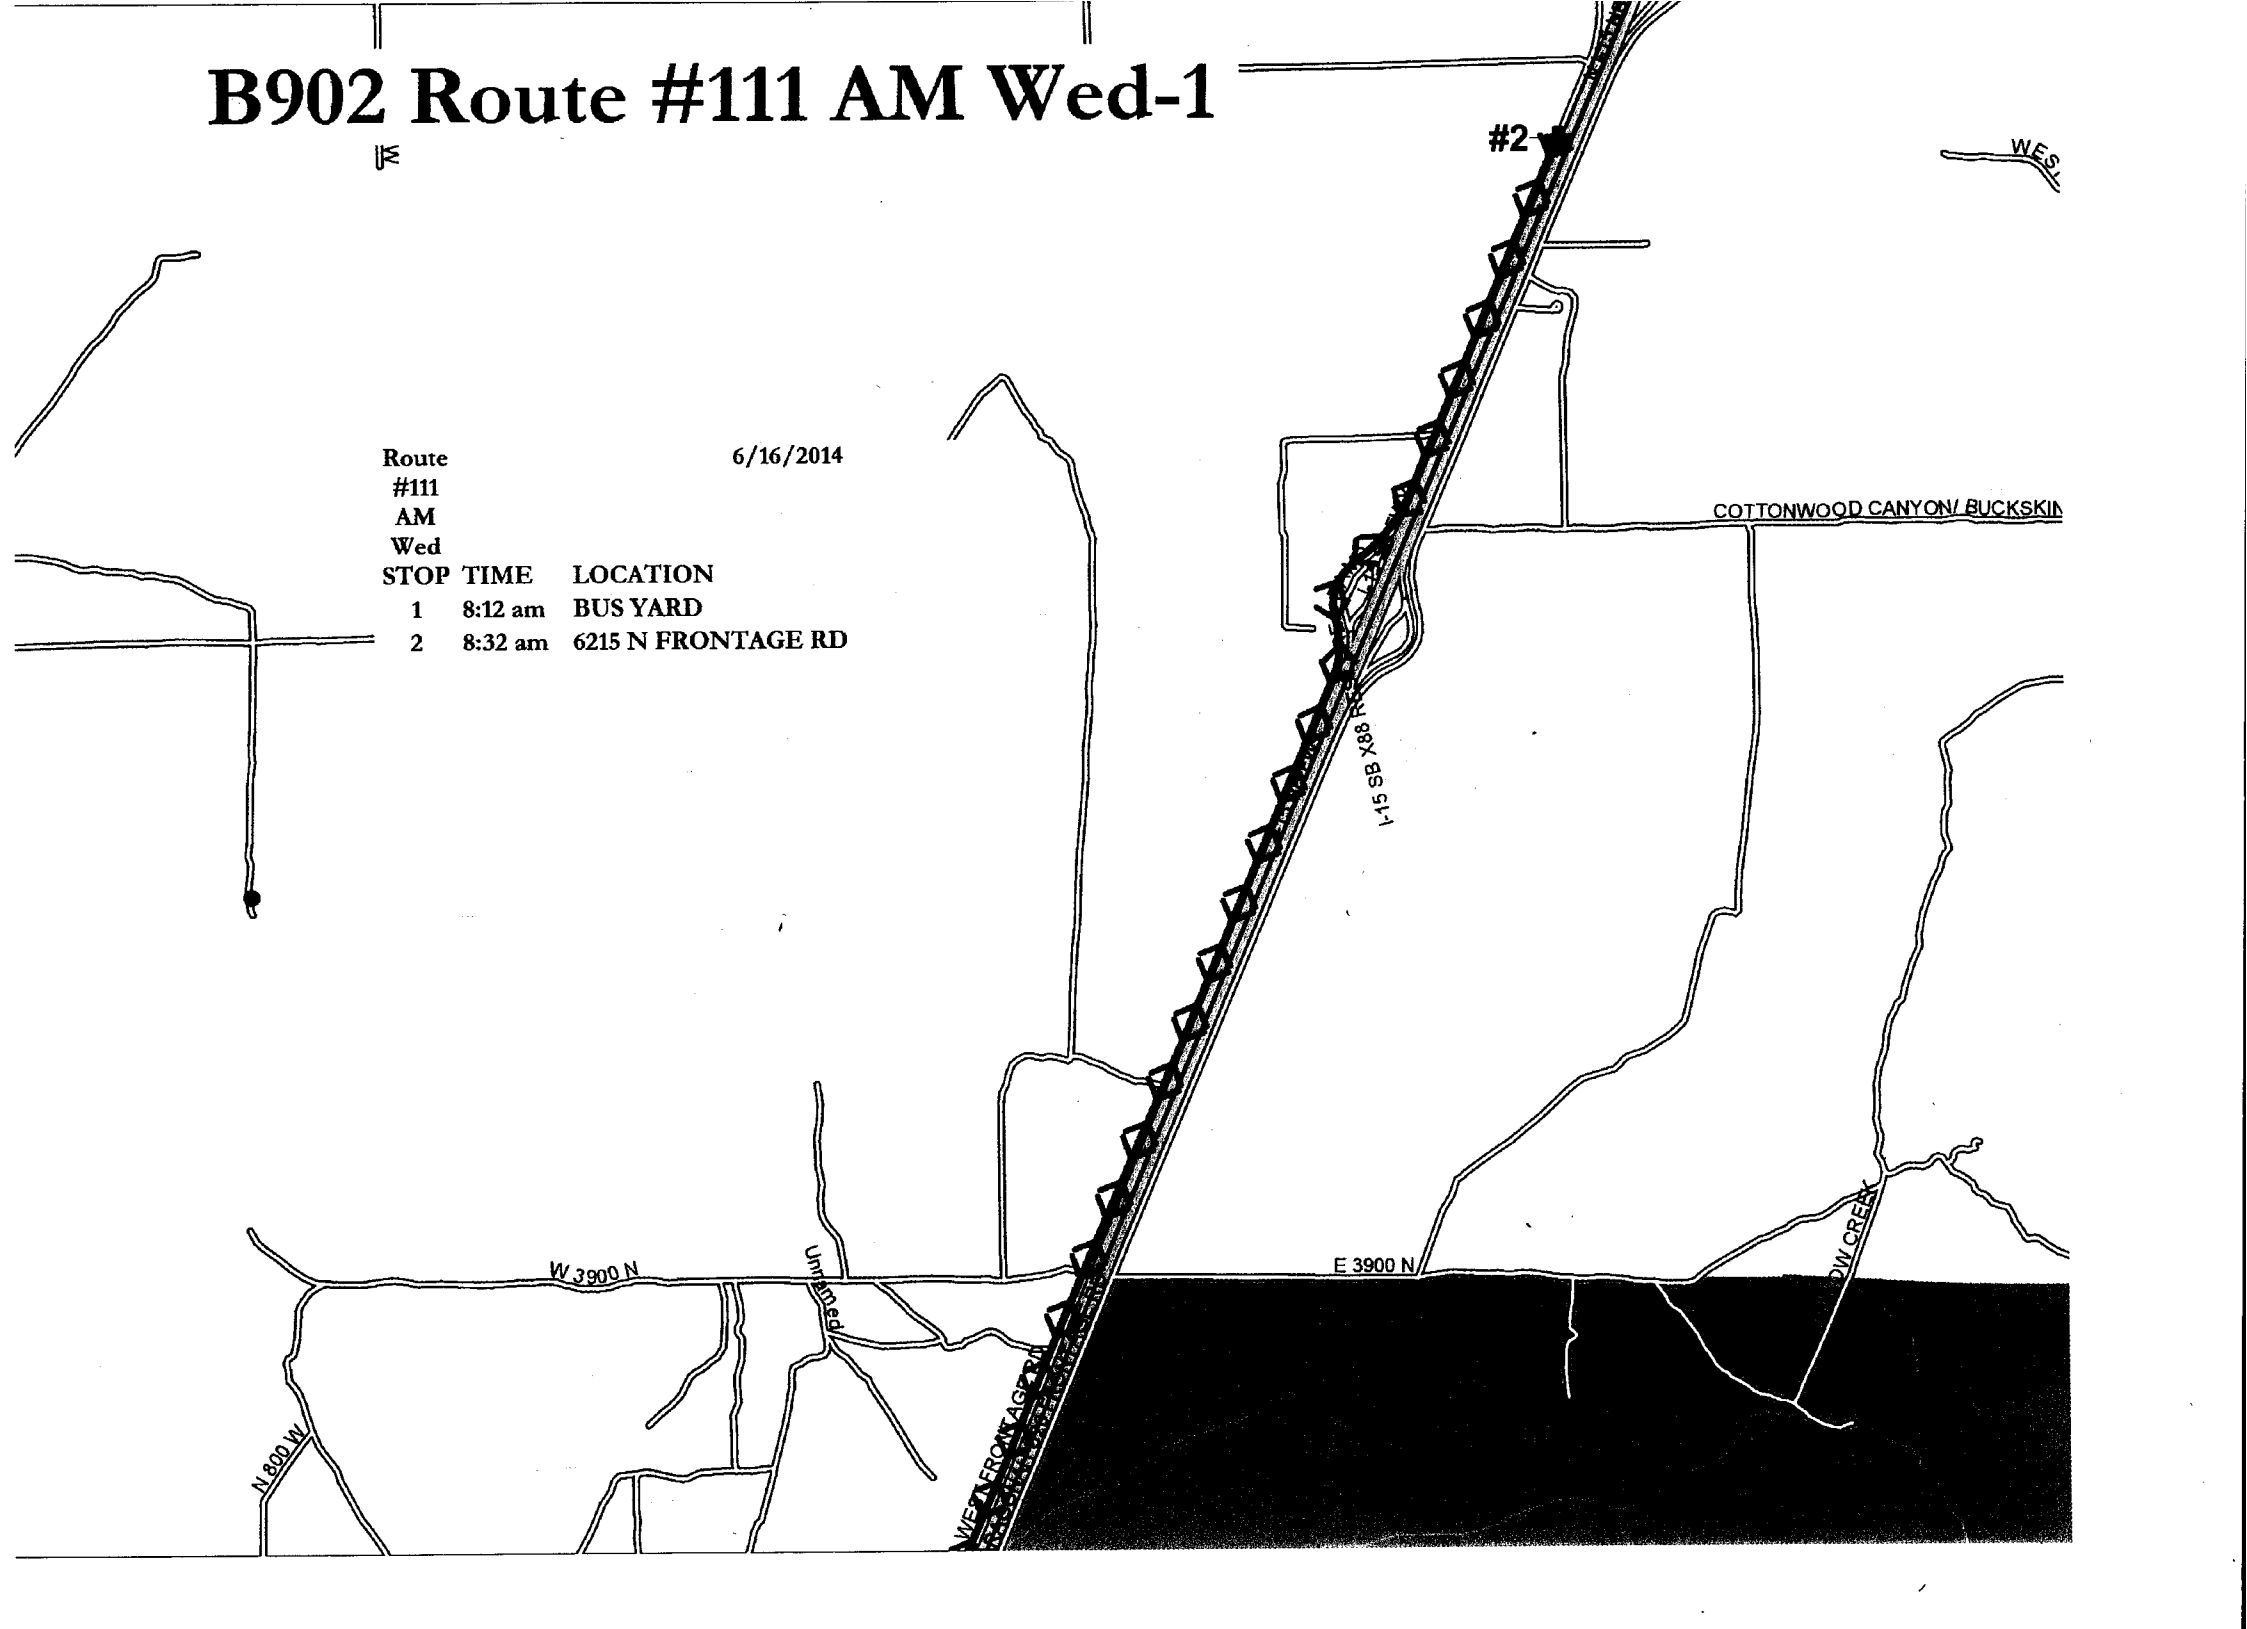

B902 Route #111 AM Wed-1

W

WES

Route #111 AM Wed
6/16/2014

STOP	TIME	LOCATION
1	8:12 am	BUS YARD
2	8:32 am	6215 N FRONTAGE RD

B902 Route #111 AM Wed-2

Route #111 AM Wed

6/16/2014

STOP	TIME	LOCATION
1	8:12 am	BUS YARD
3	8:44 am	1568 N MAIN ST
4	8:46 am	1448 N HIGHWAY 271
5	8:47 am	700 N MAIN ST
6	8:48 am	302 N MAIN ST
7	8:48 am	110 N MAIN ST
8	8:49 am	20 N MAIN ST
9	8:51 am	100 E 200 S
10	8:52 am	299 E 200 S
11	8:53 am	110 S 300 E
12	8:54 am	590 E CENTER ST
13	8:54 am	694 E CENTER ST
14	8:55 am	97 S 750 E
15	8:57 am	406 E CENTER ST
16	8:59 am	99 N 300 E
17	9:00 am	280 E 200 N
18	9:01 am	80 E 200 N
19	9:02 am	110 N 100 W
20	9:03 am	12 N 100 W
21	9:04 am	199 S 100 W
22	9:12 am	PAROWAN HIGH SCHOOL (708)
23	9:22 am	BUS YARD