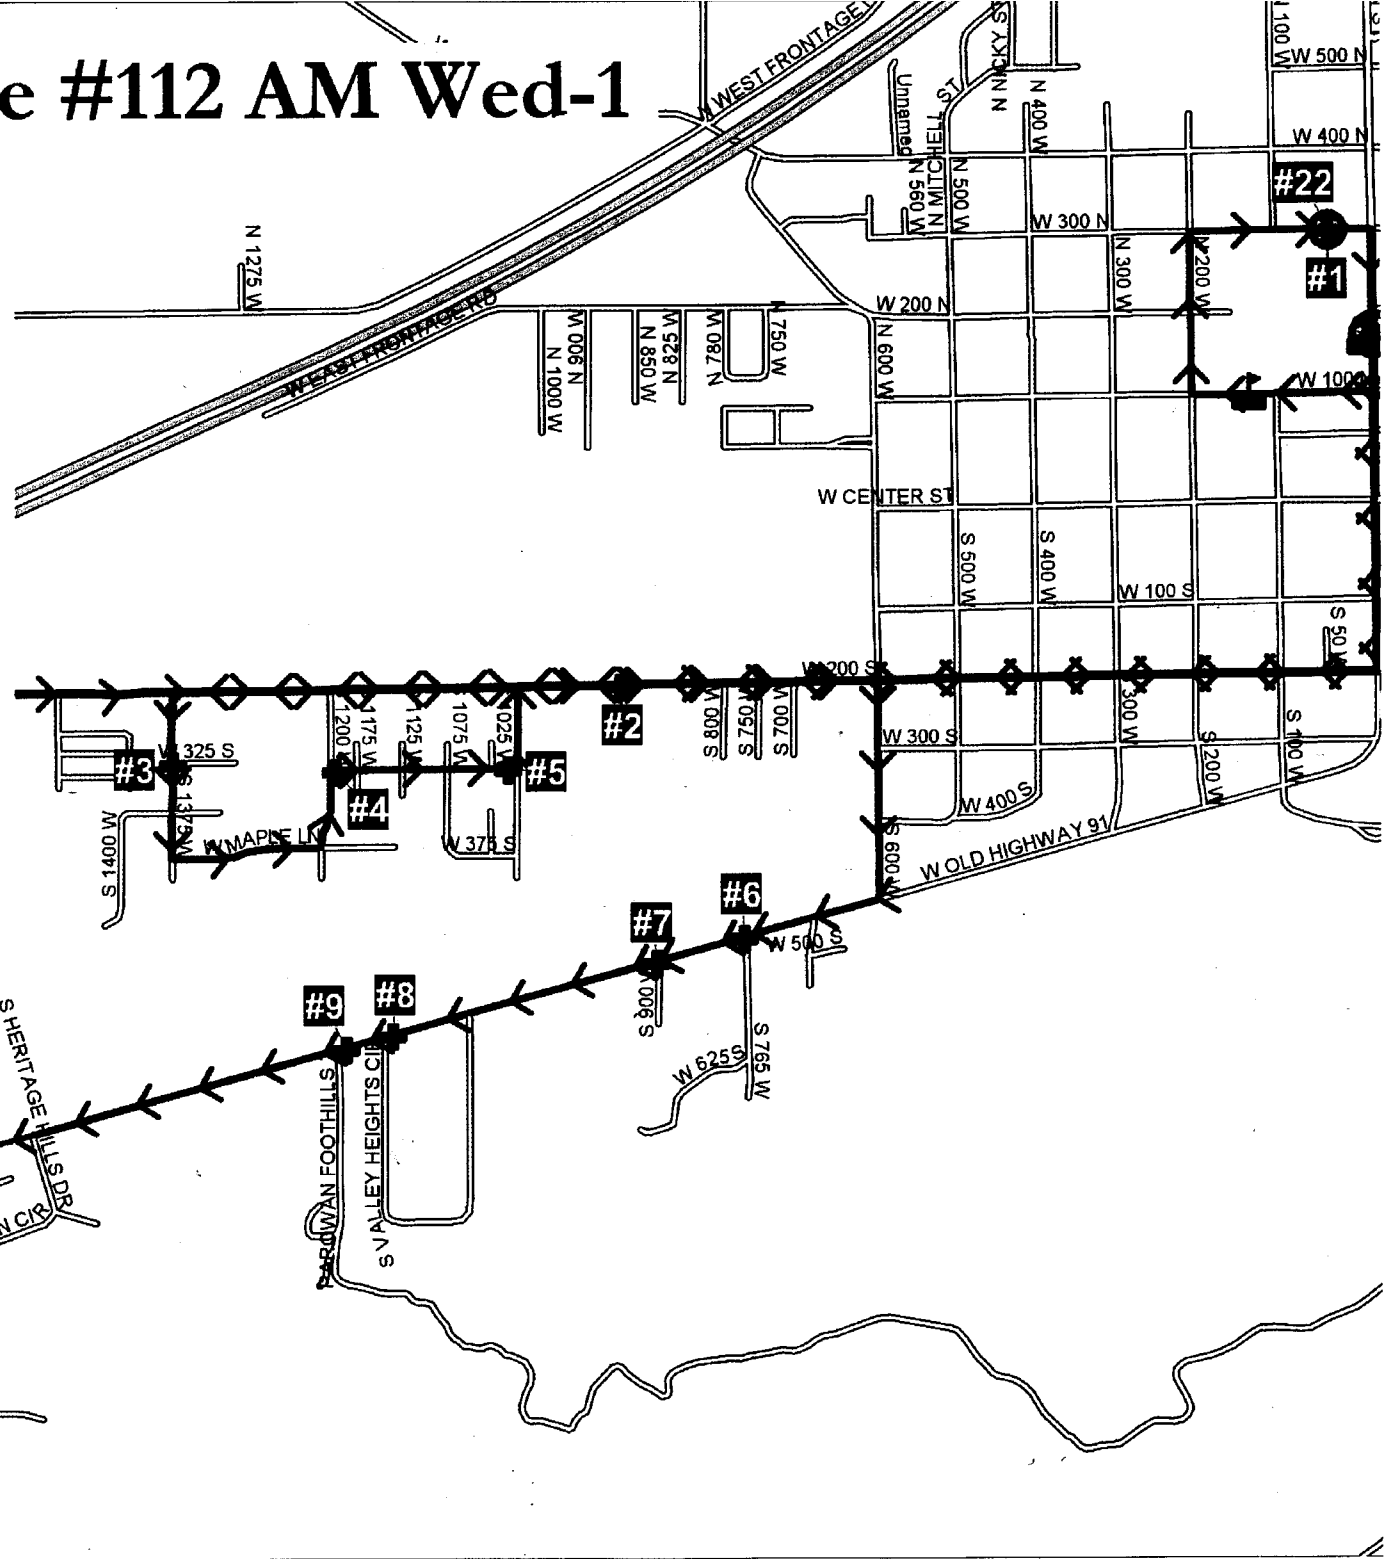

# B91 Route #112 AM Wed-1

Route  
#112  
AM  
Wed

6/16/2014

STOP	TIME	LOCATION
1	8:30 am	BUS YARD
2	8:36 am	900 W 200 S
3	8:36 am	S 1375 W & W 325 S
4	8:37 am	1175 W 325 S
5	8:40 am	1007 W 325 S
6	8:42 am	765 W OLD HIGHWAY 91
7	8:45 am	900 W & OLD HIGHWAY 91
8	8:47 am	1150 W OLD HIGHWAY 91
9	8:50 am	1200 W OLD HIGHWAY 91
10	8:53 am	1790 W OLD HIGHWAY 91
11	8:53 am	2200 W OLD HIGHWAY 91

20	9:12 am	PAROWAN HIGH SCHOOL (708)
21	9:22 am	PAROWAN ELEMENTARY (128)
22	9:29 am	BUS YARD

# B91 Route #112 AM Wed-2

6/16/2014  
 1 S  
 N

Route  
 #112  
 AM  
 Wed

STOP	TIME	LOCATION
1	8:30 am	BUS YARD
12	8:54 am	2707 W OLD HIGHWAY 91
13	8:55 am	2914 W OLD HIGHWAY 91
14	8:56 am	ABBEY RD & CHRISTY LN
15	8:58 am	292 E MAIN ST
16	8:59 am	237 E MAIN ST
17	9:01 am	36 E 100 S
18	9:02 am	1 S CENTER ST
19	9:03 am	205 W MAIN ST